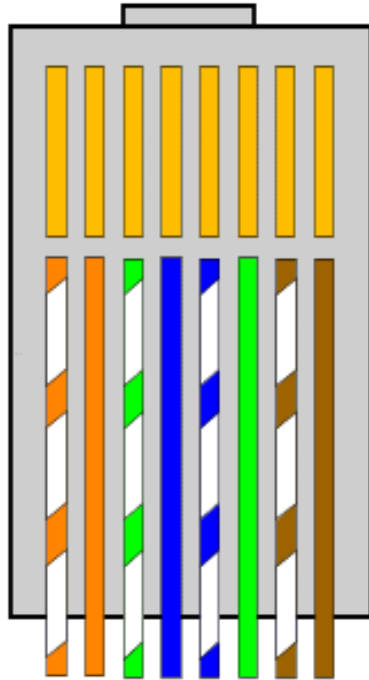

RJ45 Plug Wiring Diagram

Standard

Orange/White Orange Green/White Blue
Blue/White Green Brown/White Brown

Cross-over

Green/White Green Orange/White Blue
Blue/White Orange Brown/White Brown