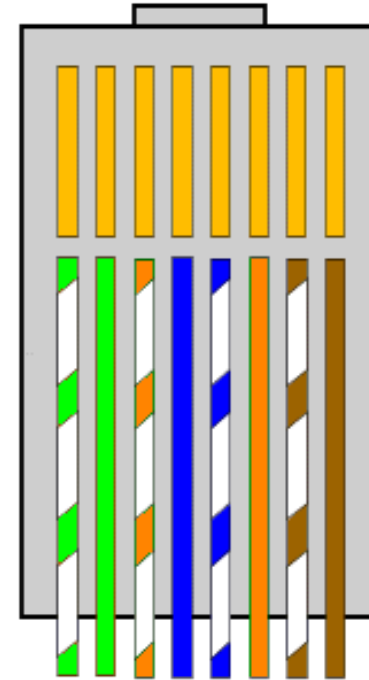

RJ45 Plug Wiring Diagram

Standard

Orange/White Orange Green/White Blue
Blue/White Green Brown/White Brown

Cross-over

Green/White Green Orange/White Blue
Blue/White Orange Brown/White Brown